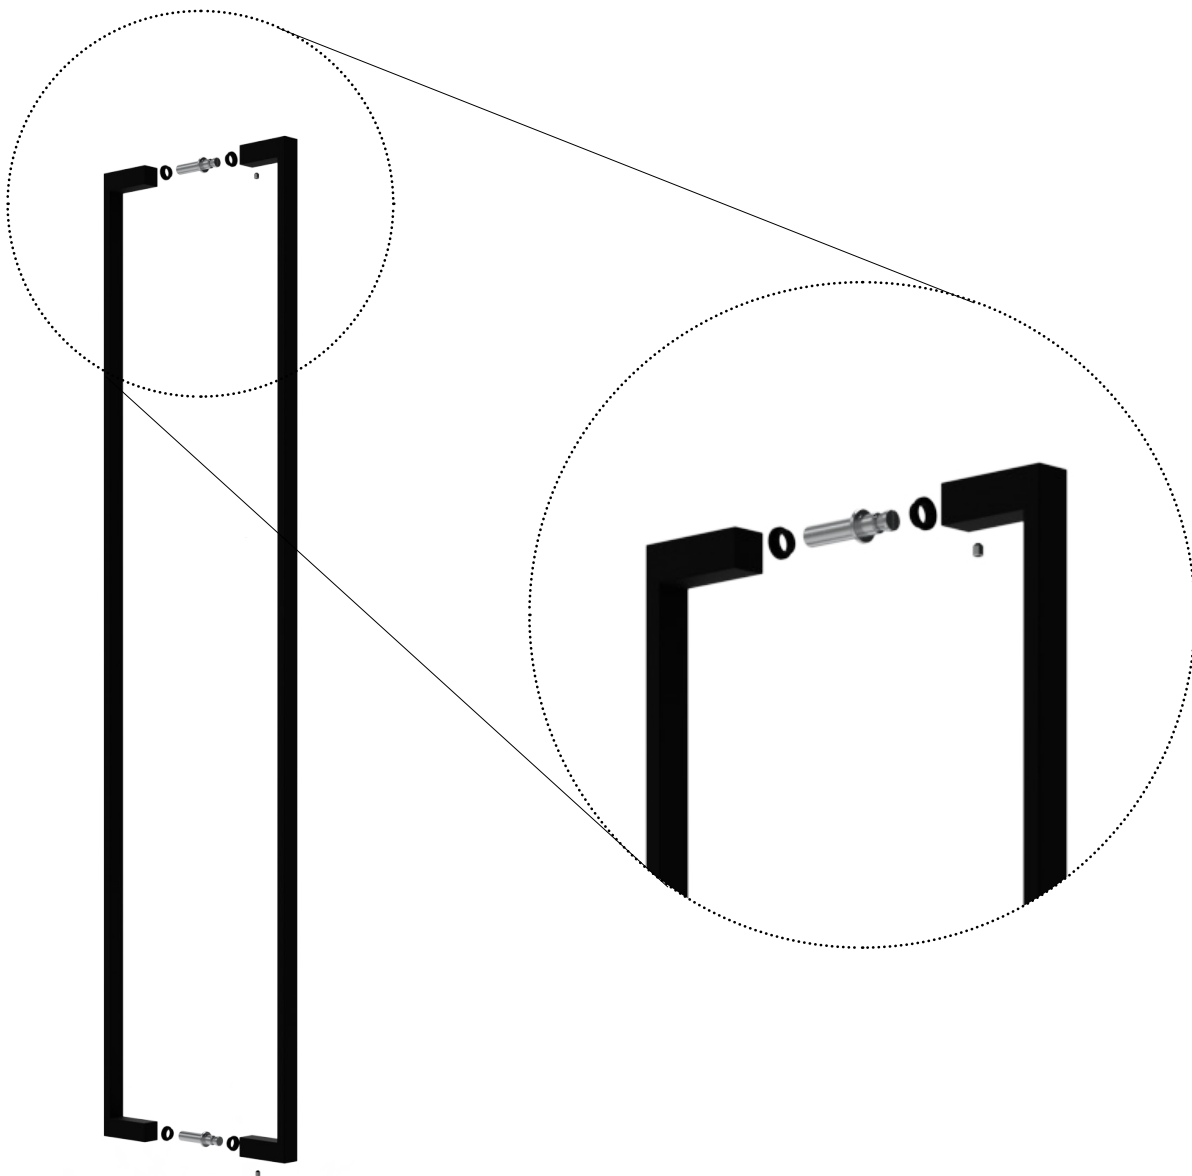

• 128,00 €

• 164,00 €

INSTALLATIE | INSTALLATION

Two holes
with diameter 14 mm
in the glass are
essential to install the
door handle

2x
DIN 916
M5 x 6
Included

3 mm
Allen wrench
Included

EXPLODED VIEW

ALUSTA[®] **FLEX.**